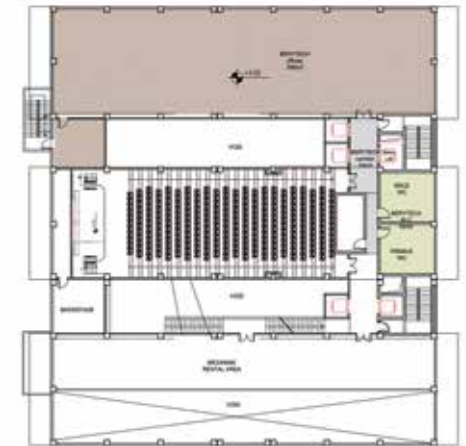

SECTORS IN FOCUS

“Berytech Amchit” will focus on startups and SMEs in the following sectors:

- ICT
- Smart Agri-Food
- Renewable energy
- Ecotourism
- Social Entrepreneurship

BUILDING FACILITY

“Berytech Amchit” is of an area of more than 3,500 m² comprising conference and meeting space, lounge and dining facilities, co-working space, multi-size expandable offices, etc...

Its strategic location on Amchit highway allows it to take advantage from the availability of quality universities in the area leading to quality entrepreneurs and potential mentors and coaches that will attract the best startups and SMEs.

The project is due to open its doors beginning 2020